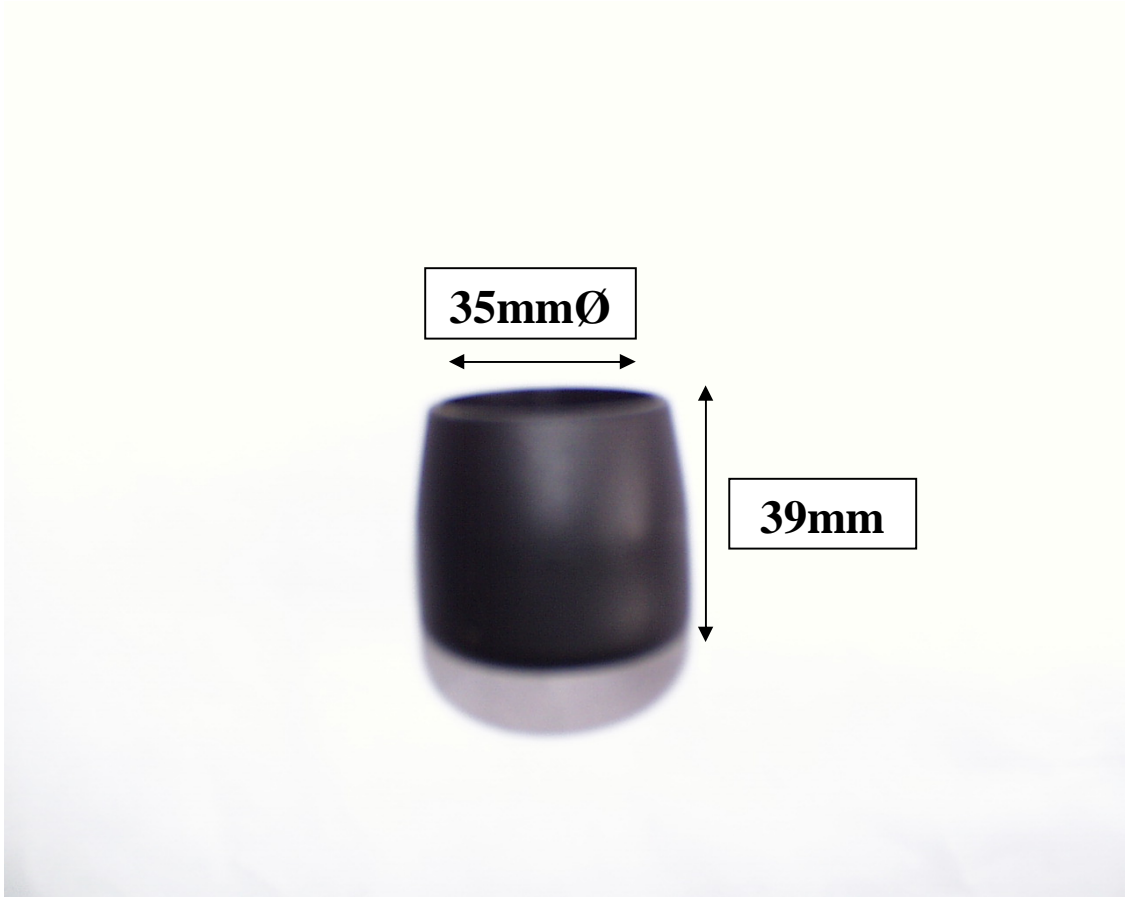

LS-109  
Clamp

LS-108  
Thumbscrew

LS-108  
Thumbscrew

LS-110  
Moulding

LS-111  
Foot

# LS108

# LS110

38mmØ

65mm