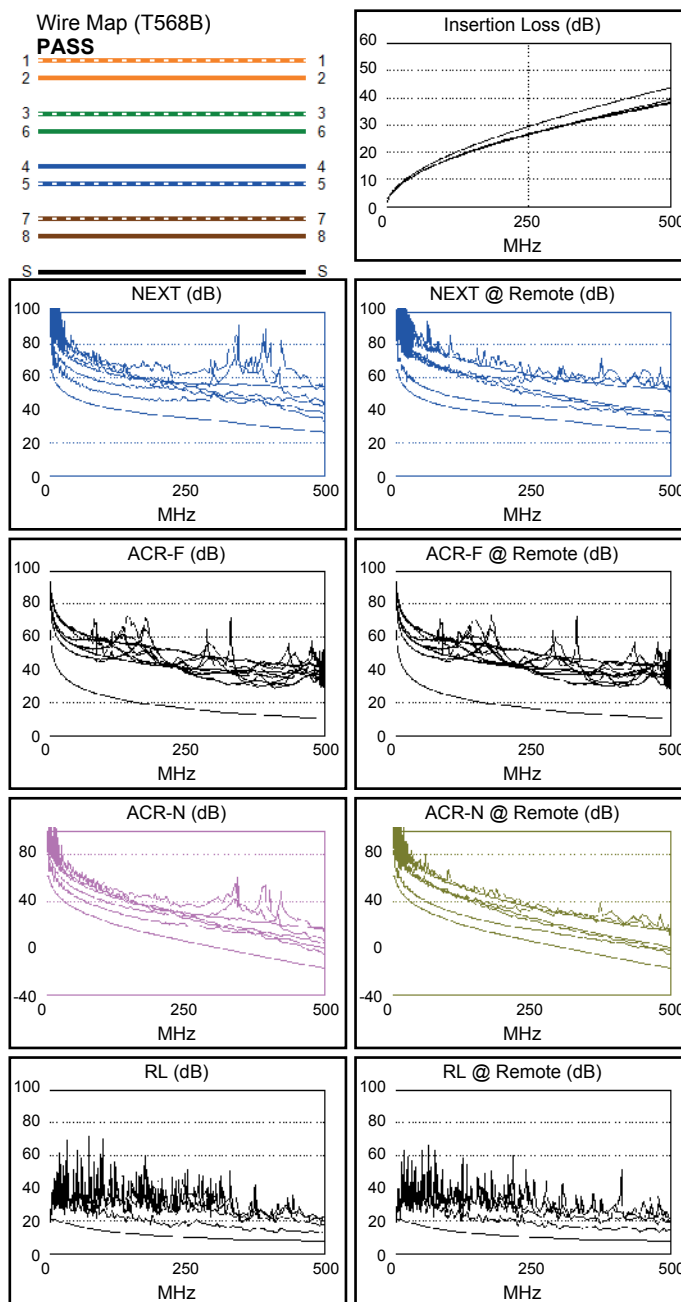

### Cable ID: S-FTP-CAT6A-0.560-90M

Date / Time: 03/25/2015 02:34:52 PM

Headroom 6.2 dB (NEXT 36-45)

Test Limit: TIA Cat 6A Perm. Link

Cable Type: Cat 6A F/UTP

Calibration Date: 03/20/2015

Software Version: V2.3 Build 2

### Test Summary: PASS

Model: DSX-5000

Main S/N: 2552832

Remote S/N: 2553068

Main Adapter: DSX-PLA004

Remote Adapter: DSX-PLA004

Length (ft), Limit 295	[Pair 45]	298
Prop. Delay (ns), Limit 498	[Pair 36]	415
Delay Skew (ns), Limit 44	[Pair 36]	6
Resistance (ohms)	[Pair 36]	13.2
Insertion Loss Margin (dB)	[Pair 45]	4.5
Frequency (MHz)	[Pair 45]	500.0
Limit (dB)	[Pair 45]	43.8

#### Worst Case Margin Worst Case Value

PASS	MAIN	SR	MAIN	SR
Worst Pair	36-45	36-45	36-45	36-45
<b>NEXT (dB)</b>	7.0	6.2	7.0	6.9
Freq. (MHz)	498.0	173.0	498.0	500.0
Limit (dB)	26.7	38.0	26.7	26.7
Worst Pair	36	36	36	36
<b>PS NEXT (dB)</b>	8.4	7.2	8.4	7.2
Freq. (MHz)	498.0	500.0	498.0	500.0
Limit (dB)	23.8	23.8	23.8	23.8

PASS	MAIN	SR	MAIN	SR
Worst Pair	36-45	12-36	36-45	45-36
<b>ACR-F (dB)</b>	16.9	16.9	16.9	17.5
Freq. (MHz)	420.0	329.0	420.0	420.0
Limit (dB)	11.7	13.8	11.7	11.7
Worst Pair	36	36	36	36
<b>PS ACR-F (dB)</b>	17.9	17.9	18.0	18.1
Freq. (MHz)	386.0	407.0	387.0	420.0
Limit (dB)	9.5	9.0	9.4	8.7