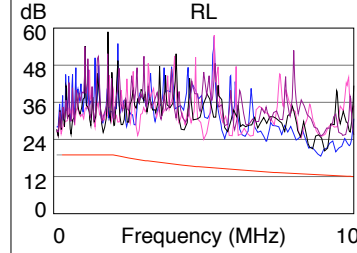

Worst Case Margin		Worst Case Value	
	MAIN	SR	MAIN	SR
PASS				
Worst Pair	12	36	12	45
RL (dB)	6.1	3.7	6.1	4.8
Freq. (MHz)	89.0	62.0	89.0	91.0
Limit (dB)	12.5	14.1	12.5	12.4