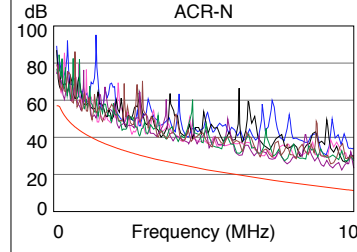

Worst Case Margin		Worst Case Value	
	MAIN	SR	MAIN	SR
N/A				
Worst Pair	36-45	36-45	36-45	36-45
ACR-N (dB)	8.4	8.0	10.3	8.0
Freq. (MHz)	3.5	98.0	96.3	98.0
Limit (dB)	52.0	11.7	12.0	11.7
Worst Pair	45	78	45	36
PS ACR-N (dB)	9.2	9.3	11.4	9.5
Freq. (MHz)	2.4	60.0	92.8	98.0
Limit (dB)	52.3	17.0	9.7	8.7