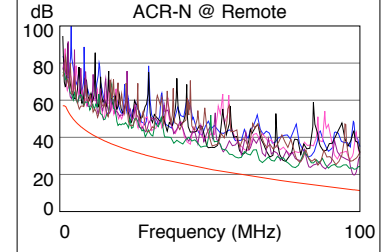

Worst Case Margin		Worst Case Value	
	MAIN	SR	MAIN	SR
N/A				
Worst Pair	36-45	36-45	36-45	36-45
ACR-N (dB)	8.4	8.0	10.3	8.0
Freq. (MHz)	3.5	98.0	96.3	98.0
Limit (dB)	52.0	11.7	12.0	11.7
Worst Pair	45	78	45	36
PS ACR-N (dB)	9.2	9.3	11.4	9.5
Freq. (MHz)	2.4	60.0	92.8	98.0
Limit (dB)	52.3	17.0	9.7	8.7