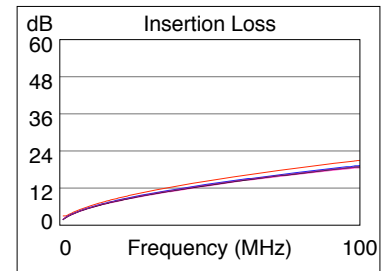

### Test Summary: PASS

Date / Time: 10/27/2014 03:20:21pm  
**Headroom: 6.0 dB (NEXT 36-45)**  
**Test Limit: TIA Cat 5e Perm. Link**  
 Cable Type: Cat 5e UTP

Operator: 6  
 Software Version: 2.7400  
 Limits Version: 1.9300  
 NVP: 69.0%

#### Wire Map (T568B) **PASS**

Length (ft), Limit 295	[Pair 36]	293
Prop. Delay (ns), Limit 498		444
Delay Skew (ns), Limit 44		12
Resistance (ohms)	[Pair 12]	16.7
Insertion Loss Margin (dB)	[Pair 12]	1.7
Frequency (MHz)	[Pair 12]	100.0
Limit (dB)	[Pair 12]	21.0