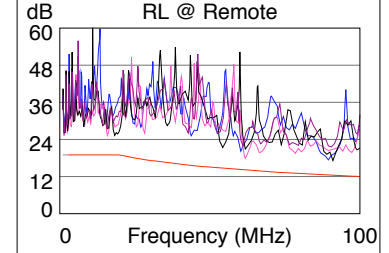

Worst Case Margin		Worst Case Value	
	MAIN	SR	MAIN	SR
PASS				
Worst Pair	12	36	12	45
RL (dB)	6.1	3.7	6.1	4.8
Freq. (MHz)	89.0	62.0	89.0	91.0
Limit (dB)	12.5	14.1	12.5	12.4