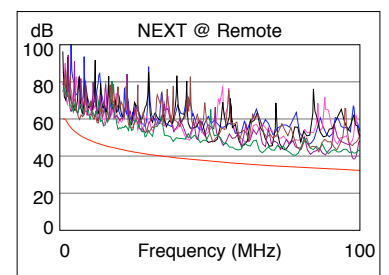

Worst Case Margin		Worst Case Value	
	MAIN	SR	MAIN	SR
PASS				
Worst Pair	36-45	36-45	36-45	36-45
NEXT (dB)	7.9	6.0	8.2	6.0
Freq. (MHz)	3.5	98.0	96.3	98.0
Limit (dB)	55.7	32.4	32.6	32.4
Worst Pair	45	36	45	36
PS NEXT (dB)	8.7	7.3	9.4	7.3
Freq. (MHz)	72.8	98.0	92.8	98.0
Limit (dB)	31.6	29.4	29.8	29.4