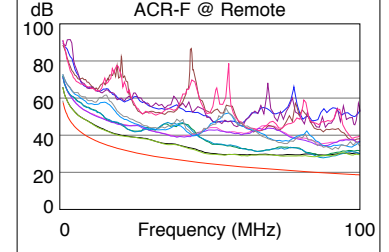

#### Wire Map (T568B) **PASS**

Length (ft), Limit 295	[Pair 36]	293
Prop. Delay (ns), Limit 498		444
Delay Skew (ns), Limit 44		12
Resistance (ohms)	[Pair 12]	16.7
Insertion Loss Margin (dB)	[Pair 12]	1.7
Frequency (MHz)	[Pair 12]	100.0
Limit (dB)	[Pair 12]	21.0

	Worst Case Margin		Worst Case Value	
	MAIN	SR	MAIN	SR
<b>PASS</b>				
Worst Pair	36-45	36-45	36-45	36-45
<b>NEXT (dB)</b>	7.9	6.0	8.2	6.0
Freq. (MHz)	3.5	98.0	96.3	98.0
Limit (dB)	55.7	32.4	32.6	32.4
Worst Pair	45	36	45	36
<b>PS NEXT (dB)</b>	8.7	7.3	9.4	7.3
Freq. (MHz)	72.8	98.0	92.8	98.0
Limit (dB)	31.6	29.4	29.8	29.4

	Worst Case Margin		Worst Case Value	
	MAIN	SR	MAIN	SR
<b>PASS</b>				
Worst Pair	12-78	78-12	36-45	45-36
<b>ACR-F (dB)</b>	5.3	5.0	7.8	8.0
Freq. (MHz)	49.8	50.3	87.5	87.0
Limit (dB)	24.7	24.6	19.8	19.8
Worst Pair	12	12	45	45
<b>PS ACR-F (dB)</b>	8.0	8.1	9.4	10.2
Freq. (MHz)	50.3	49.8	87.5	87.8
Limit (dB)	21.6	21.7	16.8	16.7