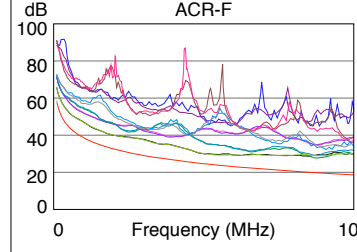

#### Wire Map (T568B) **PASS**

Length (ft), Limit 295	[Pair 36]	293
Prop. Delay (ns), Limit 498		444
Delay Skew (ns), Limit 44		12
Resistance (ohms)	[Pair 12]	16.7
Insertion Loss Margin (dB)	[Pair 12]	1.7
Frequency (MHz)	[Pair 12]	100.0
Limit (dB)	[Pair 12]	21.0

	Worst Case Margin		Worst Case Value	
	MAIN	SR	MAIN	SR
<b>PASS</b>				
Worst Pair	36-45	36-45	36-45	36-45
<b>NEXT (dB)</b>	7.9	6.0	8.2	6.0
Freq. (MHz)	3.5	98.0	96.3	98.0
Limit (dB)	55.7	32.4	32.6	32.4
Worst Pair	45	36	45	36
<b>PS NEXT (dB)</b>	8.7	7.3	9.4	7.3
Freq. (MHz)	72.8	98.0	92.8	98.0
Limit (dB)	31.6	29.4	29.8	29.4

	Worst Case Margin		Worst Case Value	
	MAIN	SR	MAIN	SR
<b>PASS</b>				
Worst Pair	12-78	78-12	36-45	45-36
<b>ACR-F (dB)</b>	5.3	5.0	7.8	8.0
Freq. (MHz)	49.8	50.3	87.5	87.0
Limit (dB)	24.7	24.6	19.8	19.8
Worst Pair	12	12	45	45
<b>PS ACR-F (dB)</b>	8.0	8.1	9.4	10.2
Freq. (MHz)	50.3	49.8	87.5	87.8
Limit (dB)	21.6	21.7	16.8	16.7