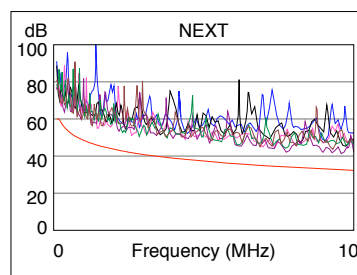

Worst Case Margin		Worst Case Value	
	MAIN	SR	MAIN	SR
PASS				
Worst Pair	36-45	36-45	36-45	36-45
NEXT (dB)	7.9	6.0	8.2	6.0
Freq. (MHz)	3.5	98.0	96.3	98.0
Limit (dB)	55.7	32.4	32.6	32.4
Worst Pair	45	36	45	36
PS NEXT (dB)	8.7	7.3	9.4	7.3
Freq. (MHz)	72.8	98.0	92.8	98.0
Limit (dB)	31.6	29.4	29.8	29.4